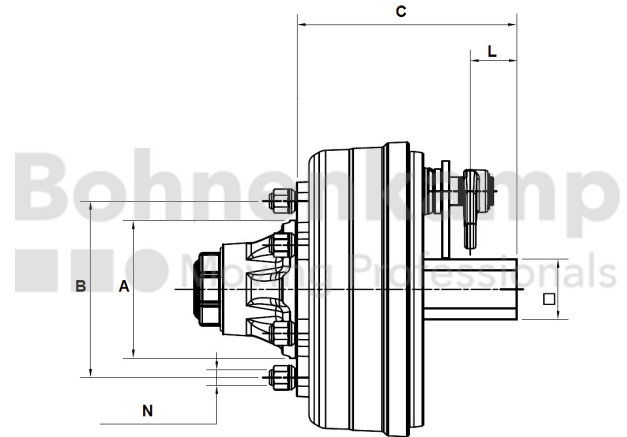

## AUTOMOTIVE COMPONENTS

Product group	Automotive components
Item number	40450810
Stub length C [mm]	543
Stub length L [mm]	410
Number of bolt holes	10
Hub diameter [mm]	280
Pitch circle diameter [mm]	335
Brake size	400X80

## Technical Informations

Brand	ADR
Type of brake	Pneumatic operated
Brake size	400X80
Brake type	408E
ABS	No
Wheel stud type	M22
Thread	M22 x 1,5
Surface treatment	primed
Colour	Black
RAL	RAL9005
Axle plates welded on	No

---

Nettogewicht [kg] (gültig)	99,50
----------------------------	-------

---