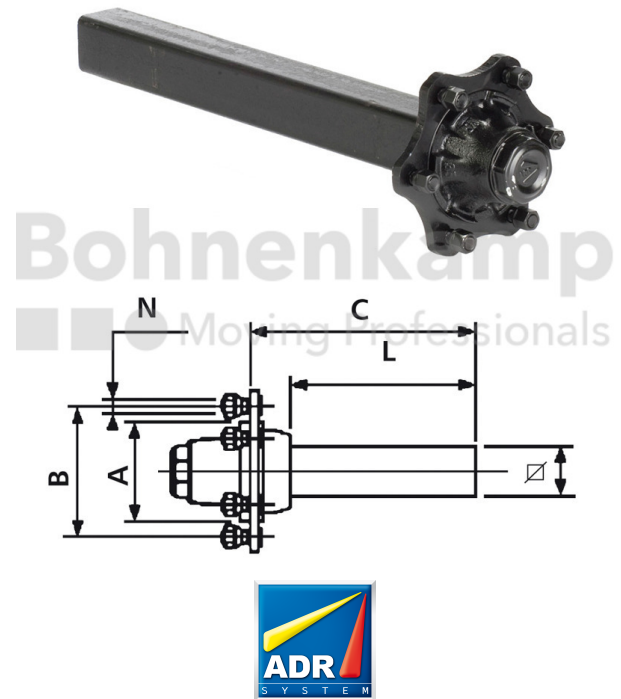

AUTOMOTIVE COMPONENTS

Product group	Automotive components
Item number	40451486
Stub length C [mm]	350
Number of bolt holes	5
Hub diameter [mm].	66
Pitch circle diameter [mm]	112

Technical Informations

Brand	ADR
ABS	No
Wheel stud type	M14
Thread	M14 x 1,5
Surface treatment	primed
Colour	Black
RAL	RAL9005
Axle plates welded on	No
Nettogewicht [kg] (gültig)	6,00