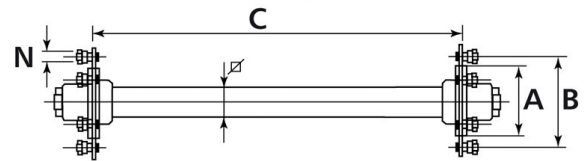

## AUTOMOTIVE COMPONENTS

Product group	Automotive components
Item number	40460020
Track width [mm]	1330
Square axle beam [mm]	45
Number of bolt holes	5
Hub diameter [mm].	66
Pitch circle diameter [mm]	112

## Technical Informations

Brand	ADR
Axle load 40 km/h (single axle) [kg].	1950
Axle load 40 km/h (tandem) [kg]	1450
Axle load 40 km/h (two-axle vehicles) [kg]	1650
ABS	No
Wheel stud type	M14
Thread	M14 x 1,5
Surface treatment	primed
Colour	Black
RAL	RAL9005
Axle beam design	Full material