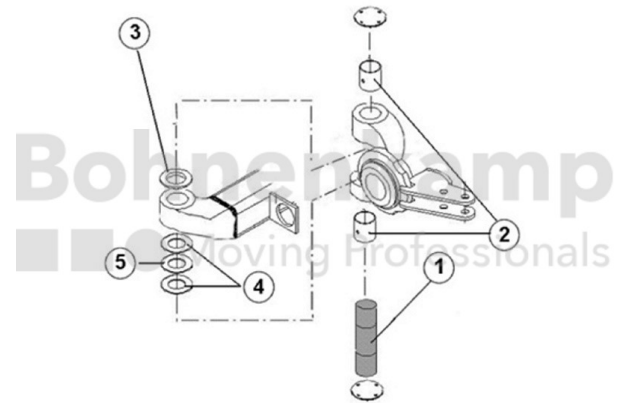

AUTOMOTIVE COMPONENTS

Product group	Automotive components
Item number	40502840

Technical Informations

Brand	ADR
Length [mm]	250
Outer diameter [mm]	60
Quantity per axle	2
Nettogewicht [kg] (gültig)	5,44