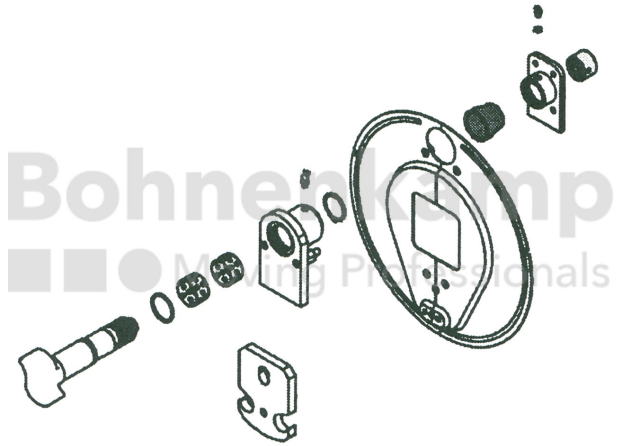

AUTOMOTIVE COMPONENTS

Product group	Automotive components
Item number	40504001

Technical Informations

Brand	ADR
Brake type	314E KB,314E KF,316,412S,414S
Brake size	300X135,300X160,406X120,406X140
Mounting side	Inside and outside
Scope of delivery	Set
Nettogewicht [kg] (gültig)	0,30