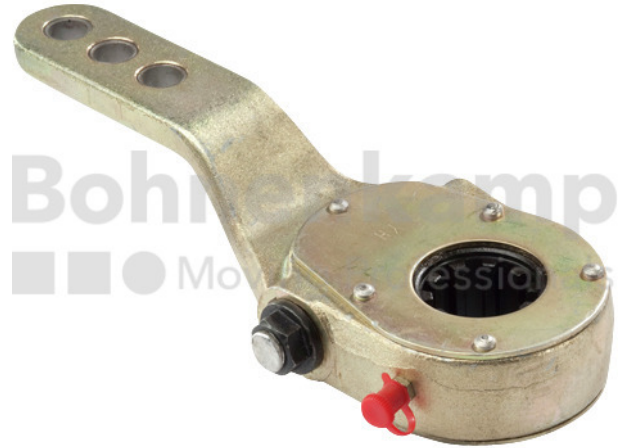

AUTOMOTIVE COMPONENTS

Product group	Automotive components
Item number	40556106

Technical Informations

Brand	ADR
Brake type	310E,314E KB,314E KF,316,3020S,412S,412E,414E,414S,4218S,4218E,4220E,4220S,5218E
Brake size	300X100,300X135,300X160,300X200,406X120,406X140,420X180,420X200,520X180
Brake lever lengths [mm]	152,178,203
Offset [mm]	30
Teeth	10
Mounting side	Driving direction left
Nettogewicht [kg] (gültig)	2,70