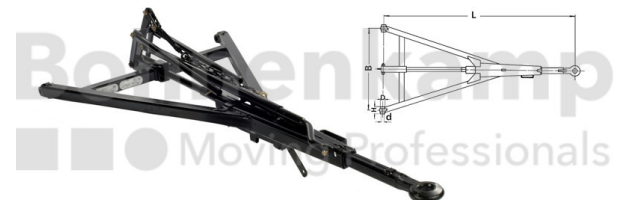

AUTOMOTIVE COMPONENTS

Product group	Automotive components
Item number	40852200
Version of overrun device	Without auto-reserve

Technical Informations

Brand	BPW
Trailer type	Two-axle trailer
Permissible total weight at 25 km/h [kg].	2667 - 4400
Fork width [mm]	1000
Length [mm]	1810
Dimension C [mm]	60
Dimension D [mm]	24
Nettogewicht [kg] (gültig)	45,50