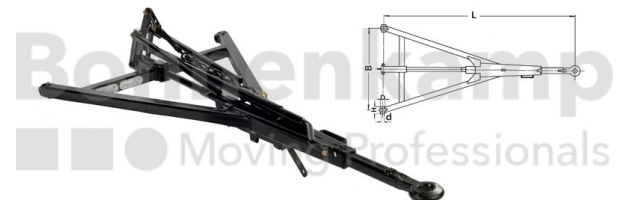

AUTOMOTIVE COMPONENTS

Product group	Automotive components
Item number	40853000
Version of overrun device	Without auto-reserve

Technical Informations

Brand	BPW
Trailer type	Two-axle trailer
Permissible total weight at 25 km/h [kg].	3833 - 8000
Fork width [mm]	860
Length [mm]	1810
Dimension C [mm]	60
Dimension D [mm]	24
Nettogewicht [kg] (gültig)	57,00