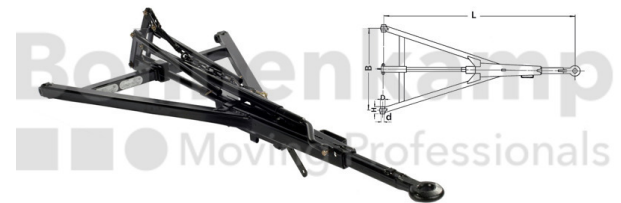

AUTOMOTIVE COMPONENTS

Product group	Automotive components
Item number	40853010
Version of overrun device	Without auto-reserve

Technical Informations

Brand	BPW
Trailer type	Two-axle trailer
Permissible total weight at 25 km/h [kg].	3833 - 8000
Fork width [mm]	860
Length [mm]	1810
Dimension C [mm]	70
Dimension D [mm]	26
Nettogewicht [kg] (gültig)	56,30