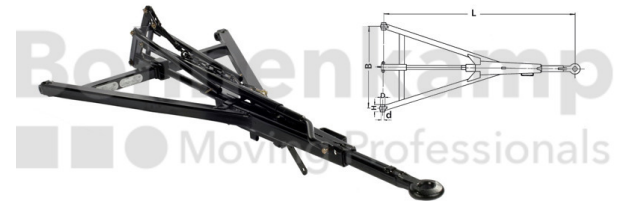

## AUTOMOTIVE COMPONENTS

Product group	Automotive components
Item number	40853100
Version of overrun device	Without auto-reserve

## Technical Informations

Brand	BPW
Trailer type	Two-axle trailer
Permissible total weight at 25 km/h [kg].	3833 - 8000
Fork width [mm]	910
Length [mm]	1810
Dimension C [mm]	60
Dimension D [mm]	24
Nettogewicht [kg] (gültig)	56,50