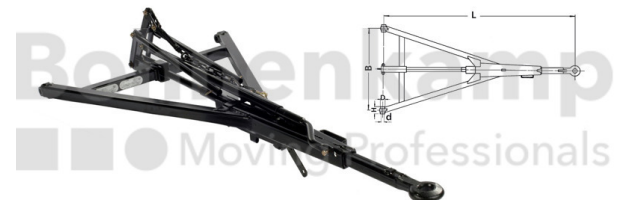

AUTOMOTIVE COMPONENTS

Product group	Automotive components
Item number	40853200
Version of overrun device	Without auto-reserve

Technical Informations

Brand	BPW
Trailer type	Two-axle trailer
Permissible total weight at 25 km/h [kg].	3833 - 8000
Fork width [mm]	910
Length [mm]	1810
Dimension C [mm]	70
Dimension D [mm]	26
Nettogewicht [kg] (gültig)	56,50