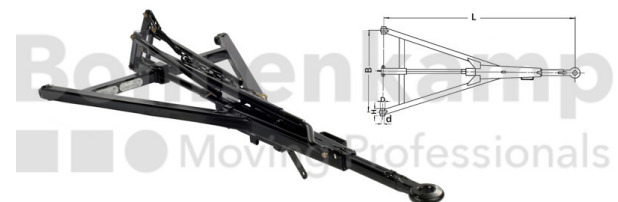

AUTOMOTIVE COMPONENTS

Product group	Automotive components
Item number	40853251
Version of overrun device	Without auto-reserve

Technical Informations

Brand	BPW
Trailer type	Two-axle trailer
Permissible total weight at 25 km/h [kg].	3833 - 8000
Fork width [mm]	940
Length [mm]	1810
Dimension C [mm]	60
Dimension D [mm]	24
Nettogewicht [kg] (gültig)	56,50