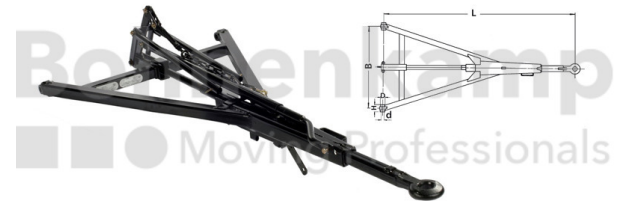

## AUTOMOTIVE COMPONENTS

Product group	Automotive components
Item number	40853300
Version of overrun device	Without auto-reserve

## Technical Informations

Brand	BPW
Trailer type	Two-axle trailer
Permissible total weight at 25 km/h [kg].	3833 - 8000
Fork width [mm]	1000
Length [mm]	1810
Dimension C [mm]	60
Dimension D [mm]	24
Nettogewicht [kg] (gültig)	57,00