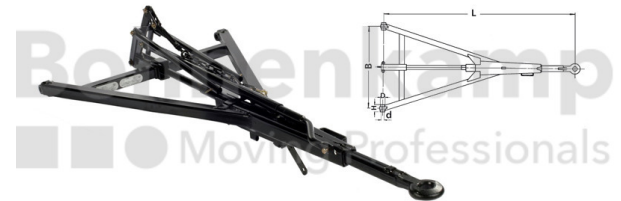

AUTOMOTIVE COMPONENTS

Product group	Automotive components
Item number	40853400
Version of overrun device	Without auto-reserve

Technical Informations

Brand	BPW
Trailer type	Two-axle trailer
Permissible total weight at 25 km/h [kg].	3833 - 8000
Fork width [mm]	1000
Length [mm]	1810
Dimension C [mm]	70
Dimension D [mm]	24
Nettogewicht [kg] (gültig)	56,50