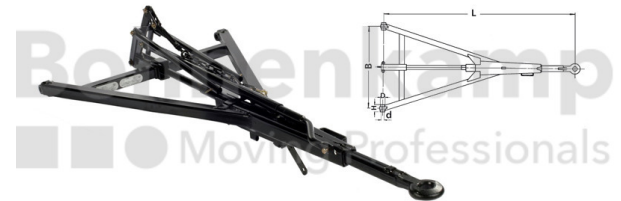

AUTOMOTIVE COMPONENTS

Product group	Automotive components
Item number	40853500
Version of overrun device	Without auto-reserve

Technical Informations

Brand	BPW
Trailer type	Two-axle trailer
Permissible total weight at 25 km/h [kg].	3833 - 8000
Fork width [mm]	1000
Length [mm]	1810
Dimension C [mm]	70
Dimension D [mm]	26
Nettogewicht [kg] (gültig)	57,00