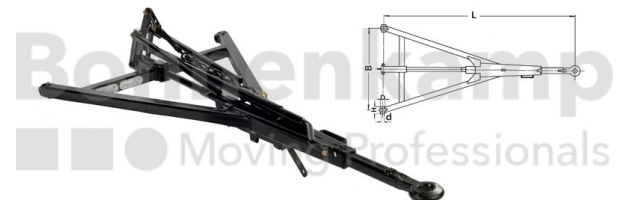

AUTOMOTIVE COMPONENTS

Product group	Automotive components
Item number	40853550
Version of overrun device	Without auto-reserve

Technical Informations

Brand	BPW
Trailer type	Two-axle trailer
Permissible total weight at 25 km/h [kg].	3833 - 8000
Fork width [mm]	1100
Length [mm]	1810
Dimension C [mm]	70
Dimension D [mm]	26
Nettogewicht [kg] (gültig)	57,00