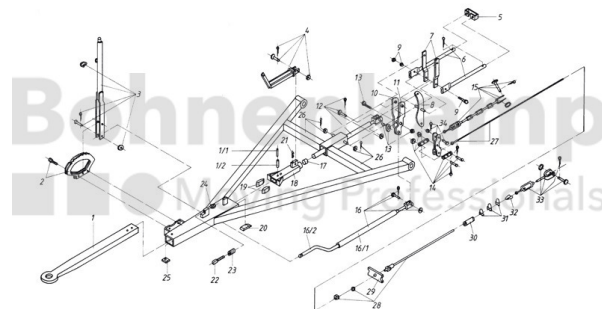

AUTOMOTIVE COMPONENTS

Product group	Automotive components
Item number	40858120
Version of bowden cable sheath	2 x fittings M16 x 1,5

Technical Informations

Brand	BPW
Length [mm]	950
Nettogewicht [kg] (gültig)	1,08