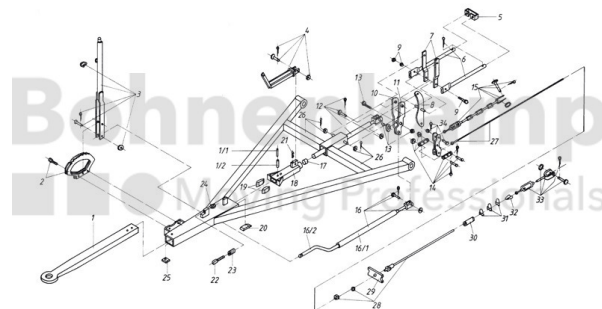

## AUTOMOTIVE COMPONENTS

Product group	Automotive components
Item number	40858130
Version of bowden cable sheath	2 x fittings M16 x 1,5

## Technical Informations

Brand	BPW
Length [mm]	1800
Nettogewicht [kg] (gültig)	1,82