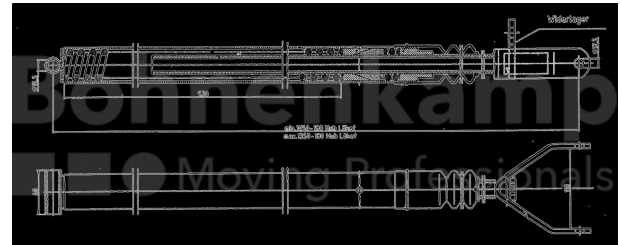

AUTOMOTIVE COMPONENTS

Product group	Automotive components
Item number	40860560

Technical Informations

Brand	BPW
Nettogewicht [kg] (gültig)	0,60