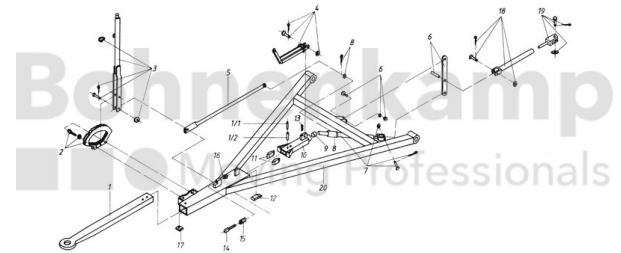

AUTOMOTIVE COMPONENTS

Product group	Automotive components
Item number	40891010

Technical Informations

Brand	BPW
Nettogewicht [kg] (gültig)	6,06