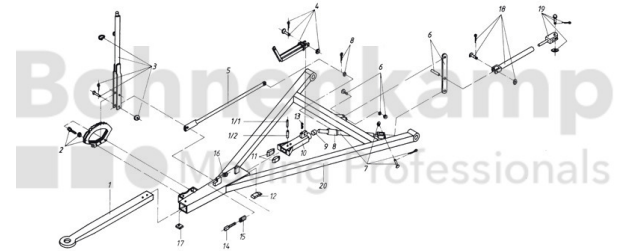

AUTOMOTIVE COMPONENTS

Product group	Automotive components
Item number	40891030

Technical Informations

Brand	BPW
Nettogewicht [kg] (gültig)	0,01