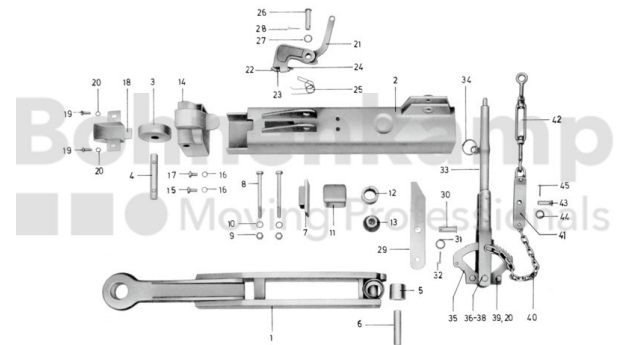

AUTOMOTIVE COMPONENTS

Product group	Automotive components
Item number	40891050

Technical Informations

Brand	BPW
Nettogewicht [kg] (gültig)	1,05