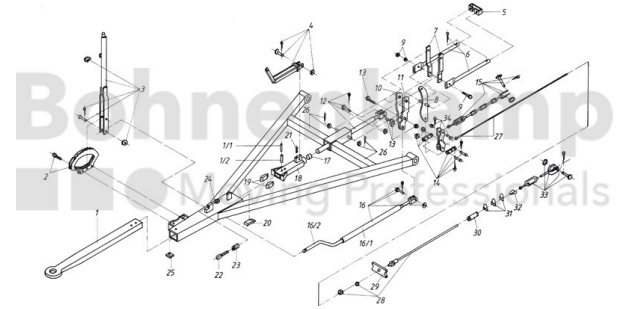

## AUTOMOTIVE COMPONENTS

Product group	Automotive components
Item number	40891071

## Technical Informations

Brand	BPW
Nettogewicht [kg] (gültig)	1,22