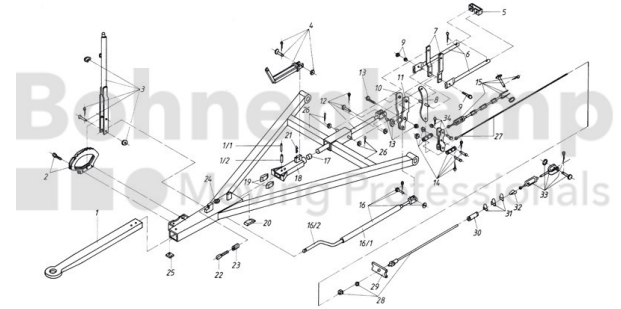

## AUTOMOTIVE COMPONENTS

Product group	Automotive components
Item number	40891200

## Technical Informations

Brand	BPW
Nettogewicht [kg] (gültig)	3,54