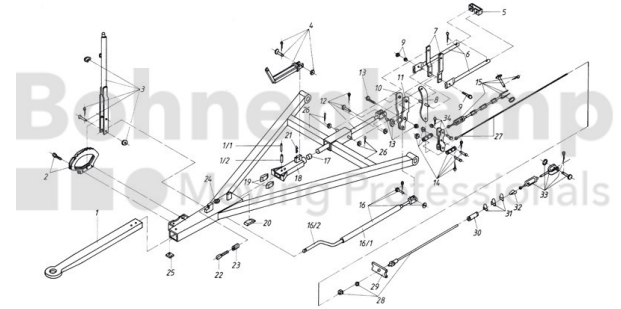

AUTOMOTIVE COMPONENTS

Product group	Automotive components
Item number	40891210

Technical Informations

Brand	BPW
Nettogewicht [kg] (gültig)	1,58