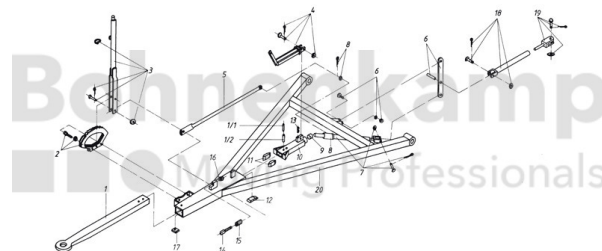

AUTOMOTIVE COMPONENTS

Product group	Automotive components
Item number	40891220

Technical Informations

Brand	BPW
Nettogewicht [kg] (gültig)	0,02