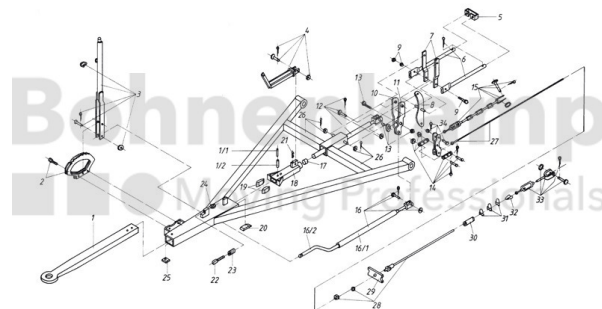

AUTOMOTIVE COMPONENTS

Product group	Automotive components
Item number	40891231

Technical Informations

Brand	BPW
Nettogewicht [kg] (gültig)	3,08