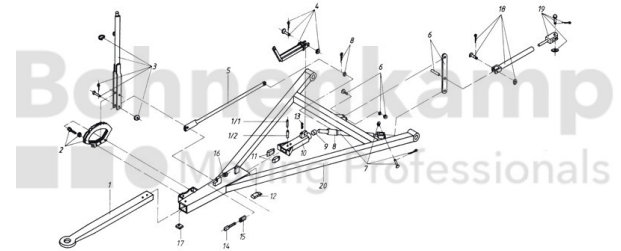

## AUTOMOTIVE COMPONENTS

Product group	Automotive components
Item number	40891265

## Technical Informations

Brand	BPW
Nettogewicht [kg] (gültig)	0,04