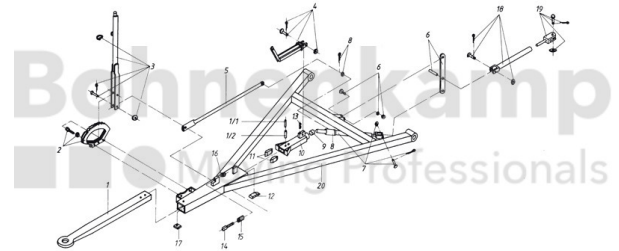

## AUTOMOTIVE COMPONENTS

Product group	Automotive components
Item number	40891300

## Technical Informations

Brand	BPW
Nettogewicht [kg] (gültig)	0,01