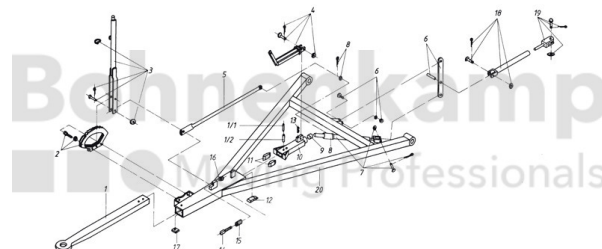

AUTOMOTIVE COMPONENTS

| | |
|---------------|-----------------------|
| Product group | Automotive components |
| Item number | 40891510 |

Technical Informations

| | |
|----------------------------|-------|
| Brand | BPW |
| Nettogewicht [kg] (gültig) | 11,97 |