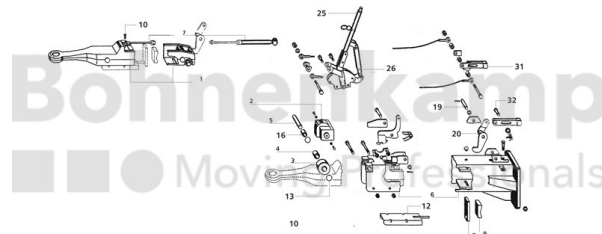

AUTOMOTIVE COMPONENTS

Product group	Automotive components
Item number	40891525

Technical Informations

Brand	BPW
Nettogewicht [kg] (gültig)	0,69