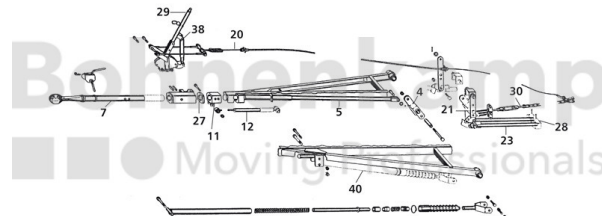

AUTOMOTIVE COMPONENTS

Product group	Automotive components
Item number	40891530

Technical Informations

Brand	BPW
Nettogewicht [kg] (gültig)	0,87