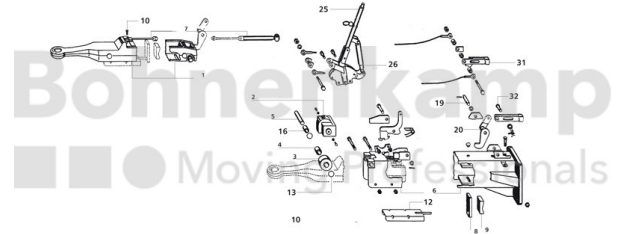

AUTOMOTIVE COMPONENTS

Product group	Automotive components
Item number	40891540

Technical Informations

Brand	BPW
Nettogewicht [kg] (gültig)	0,52