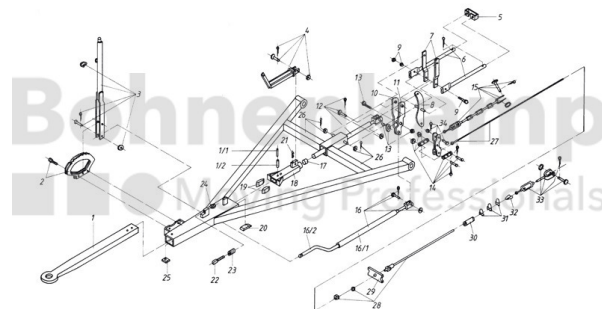

AUTOMOTIVE COMPONENTS

Product group	Automotive components
Item number	40891650

Technical Informations

Brand	BPW
Nettogewicht [kg] (gültig)	3,77