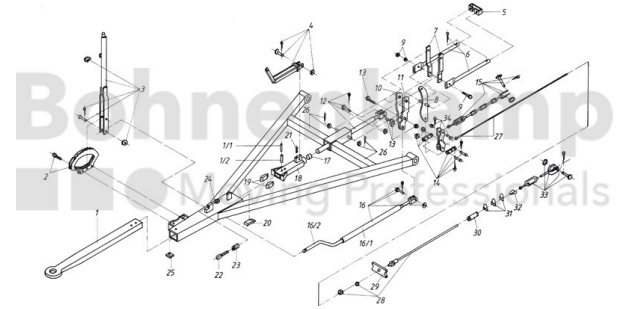

AUTOMOTIVE COMPONENTS

Product group	Automotive components
Item number	40891652

Technical Informations

Brand	BPW
Nettogewicht [kg] (gültig)	3,91