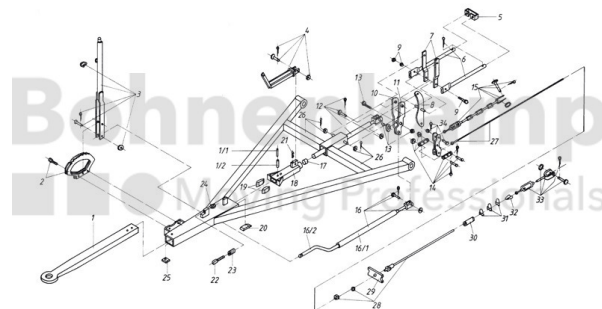

## AUTOMOTIVE COMPONENTS

Product group	Automotive components
Item number	40891660

## Technical Informations

Brand	BPW
Nettogewicht [kg] (gültig)	0,24