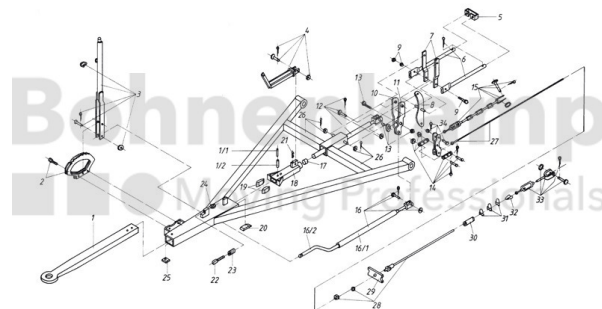

## AUTOMOTIVE COMPONENTS

Product group	Automotive components
Item number	40891690

## Technical Informations

Brand	BPW
Nettogewicht [kg] (gültig)	5,24