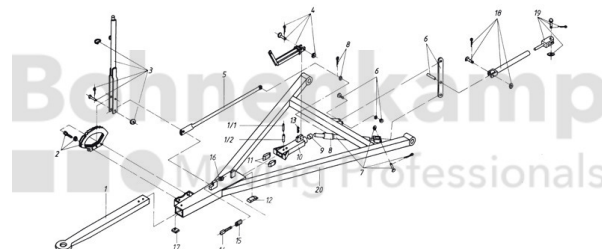

## AUTOMOTIVE COMPONENTS

Product group	Automotive components
Item number	40892650

## Technical Informations

Brand	BPW
Nettogewicht [kg] (gültig)	3,46