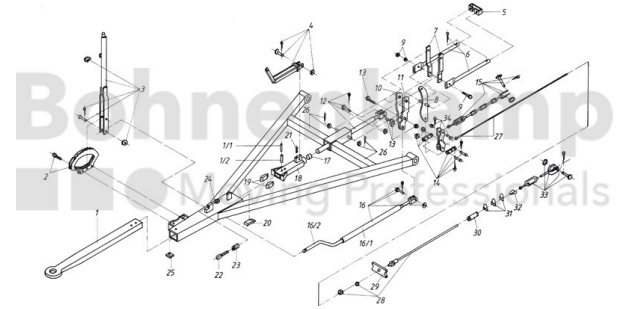

## AUTOMOTIVE COMPONENTS

Product group	Automotive components
Item number	40892880

## Technical Informations

Brand	BPW
Nettogewicht [kg] (gültig)	0,10