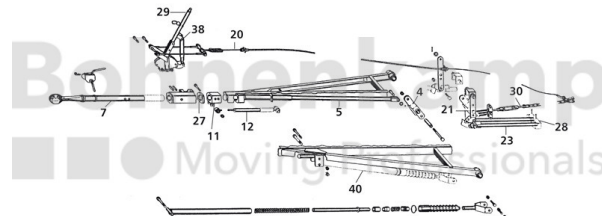

## AUTOMOTIVE COMPONENTS

Product group	Automotive components
Item number	40893015

## Technical Informations

Brand	BPW
Nettogewicht [kg] (gültig)	0,07