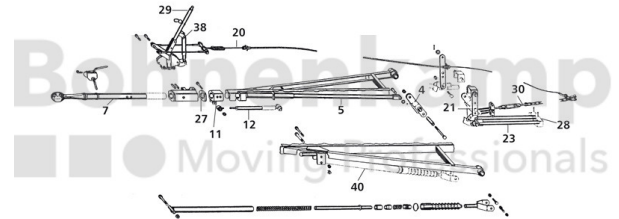

## AUTOMOTIVE COMPONENTS

Product group	Automotive components
Item number	40893025

## Technical Informations

Brand	BPW
Nettogewicht [kg] (gültig)	3,26