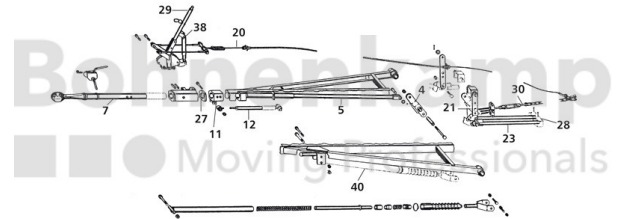

## AUTOMOTIVE COMPONENTS

Product group	Automotive components
Item number	40893027

## Technical Informations

Brand	BPW
Nettogewicht [kg] (gültig)	2,80