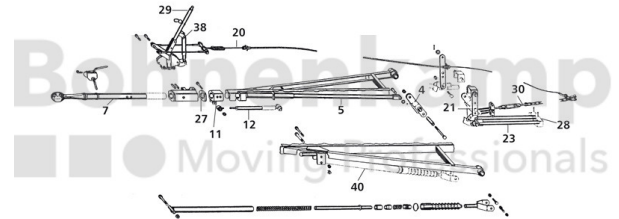

## AUTOMOTIVE COMPONENTS

Product group	Automotive components
Item number	40893030

## Technical Informations

Brand	BPW
Nettogewicht [kg] (gültig)	1,50