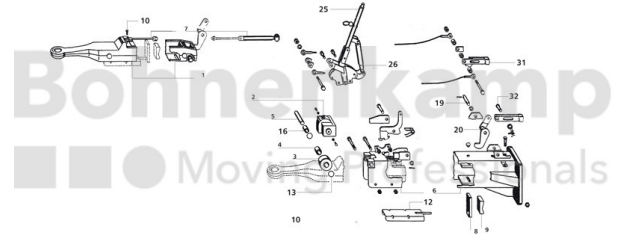

AUTOMOTIVE COMPONENTS

Product group	Automotive components
Item number	40893032

Technical Informations

Brand	BPW
Nettogewicht [kg] (gültig)	2,80