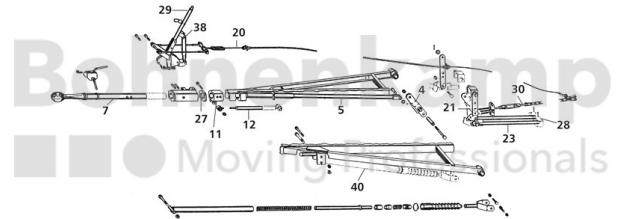

AUTOMOTIVE COMPONENTS

Product group	Automotive components
Item number	40893040

Technical Informations

Brand	BPW
Nettogewicht [kg] (gültig)	10,63