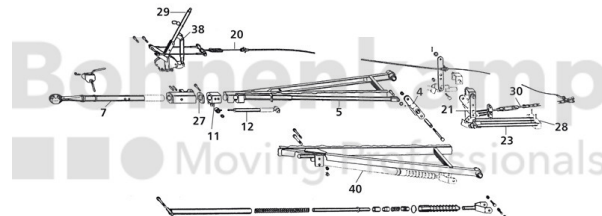

AUTOMOTIVE COMPONENTS

Product group	Automotive components
Item number	40893044

Technical Informations

Brand	BPW
Nettogewicht [kg] (gültig)	10,00