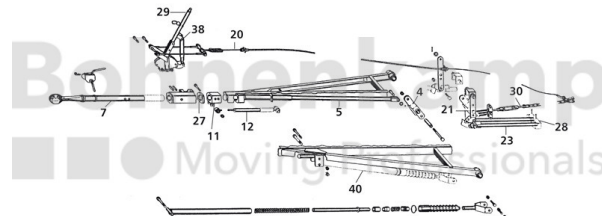

AUTOMOTIVE COMPONENTS

Product group	Automotive components
Item number	40893045

Technical Informations

Brand	BPW
Nettogewicht [kg] (gültig)	10,41