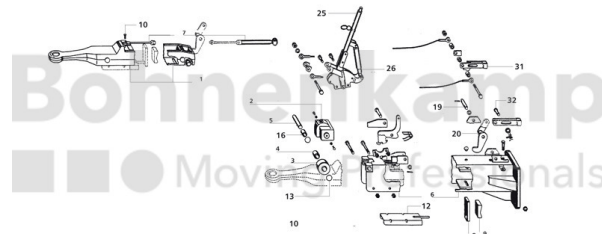

AUTOMOTIVE COMPONENTS

Product group	Automotive components
Item number	40895010

Technical Informations

Brand	BPW
Nettogewicht [kg] (gültig)	0,04