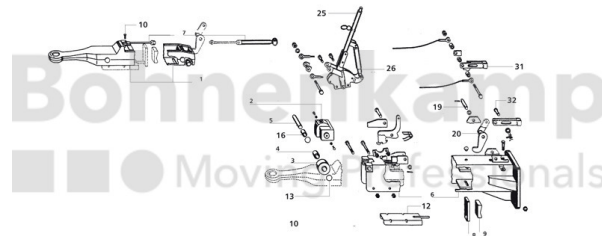

AUTOMOTIVE COMPONENTS

Product group	Automotive components
Item number	40895020

Technical Informations

Brand	BPW
Nettogewicht [kg] (gültig)	1,82