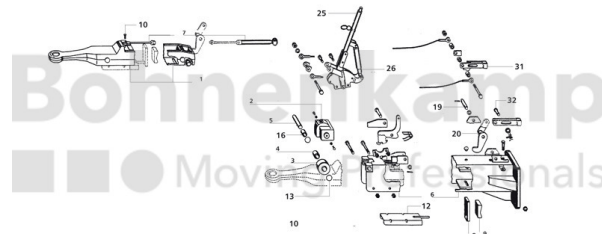

## AUTOMOTIVE COMPONENTS

Product group	Automotive components
Item number	40895030

## Technical Informations

Brand	BPW
Nettogewicht [kg] (gültig)	0,74